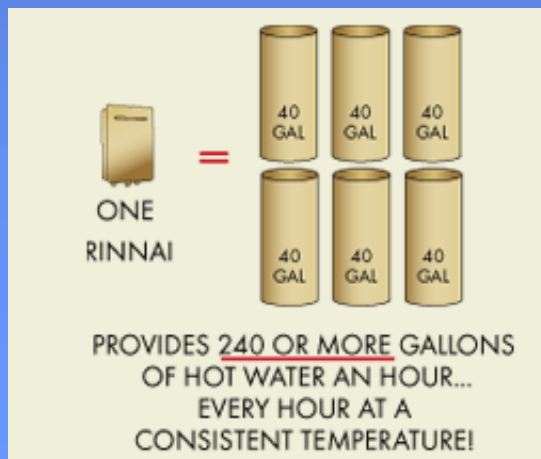

Rinnai tankless water heaters

Produce and supply endless streams of hot water to multiple outlets simultaneously without any fluctuation in temperature

Are up to 50 percent more energy efficient than a traditional natural gas water heater and up to 70 percent more efficient than an electric water heater